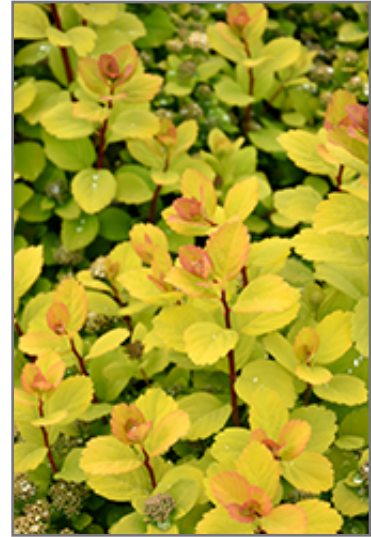

Glow Girl Birch Leaf Spirea foliage
Photo courtesy of NetPS Plant Finder